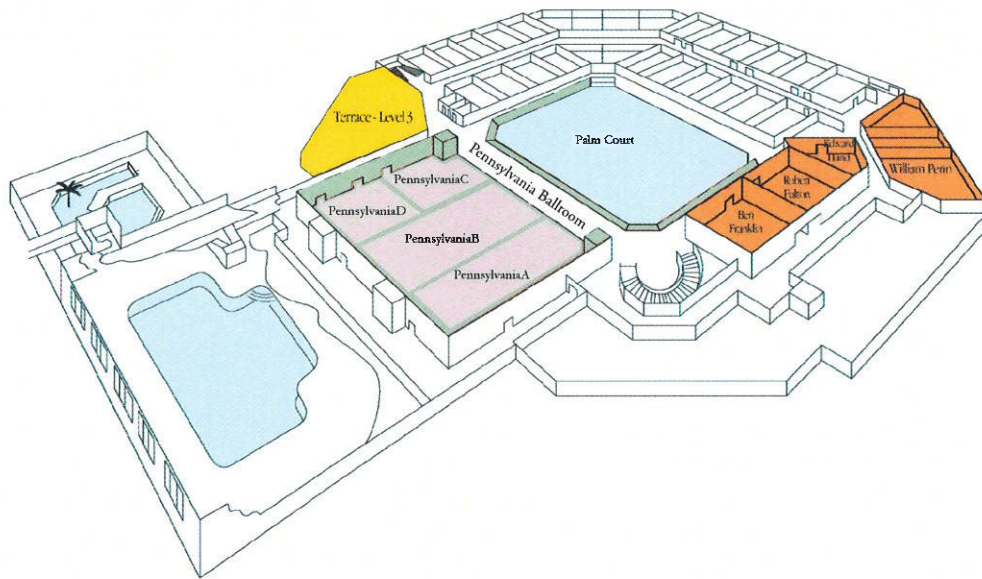

DoubleTree Resort by Hilton Lancaster

Where the Little Things Mean Everything™

With 16 conference or meeting rooms ranging from 400 sq. ft. to over 10,000 sq. ft., DoubleTree Resort by Hilton has the right space for your group. These versatile spaces can be configured in any number of ways and set up theater, classroom or banquet style to suit your particular event.

Name of Room	Total Square Feet	Dimensions	Ceiling Height	Classroom	Theater	Banquet	Reception	Conference	U-Shape	Hollow square
Ben Franklin	702	27'x 26'	12'	45	65	60	60	30	24	36
Edward Hand	384	24'x 16'	8'	21	30	30	30	20	14	N/A
Open Atrium (Palm Court* & Pennsylvania Hall*)	10,080	120'x 84'	42'	603	1200	970	1,000	N/A	N/A	N/A
Palm Court*	5,460	65'x 84'	42'	195	500	450	480	N/A	N/A	N/A
Robert Fulton	702	27'x 26'	12'	45	65	60	60	30	24	36
Pennsylvania Ballroom (A-D)*	4,620	55'x 84'	12'	348	600	430	430	N/A	71	N/A
Pennsylvania A	1,540	55'x 28'	12'	99	185	120	120	54	50	52
Pennsylvania A&B	3,080	55'x 56'	12'	198	377	270	270	N/A	56	76
Pennsylvania B	1,540	55'x 28'	12'	99	196	99	120	54	47	58
Pennsylvania B,C&D	3,080	55'x 56'	12'	198	370	260	260	N/A	59	82
Pennsylvania C	756	27'x 28'	12'	36	85	50	50	30	26	28
Pennsylvania C&D	1540	55'x 28'	12'	99	180	110	110	54	50	52
Pennsylvania D	756	27'x 28'	12'	36	65	50	50	30	26	28
Terrace - Level 3 -Lobby Level	950	38'x 25'	12'	69	80	90	80	46	39	46
Willam Penn	1,170	45'x 26'	12'	48	60	60	60	28	24	28
Willow Valley Chapel -Exterior Site	1,800	60'x 30'	20'	N/A	N/A	N/A	N/A	N/A	N/A	N/A